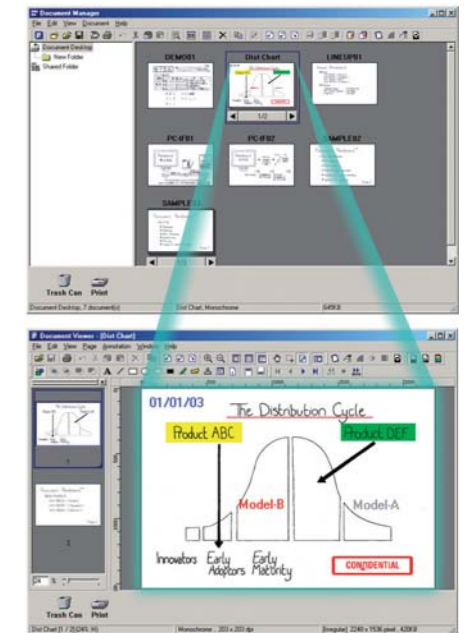

The scanned image is monochrome. The annotation function is used to make the coloured text.