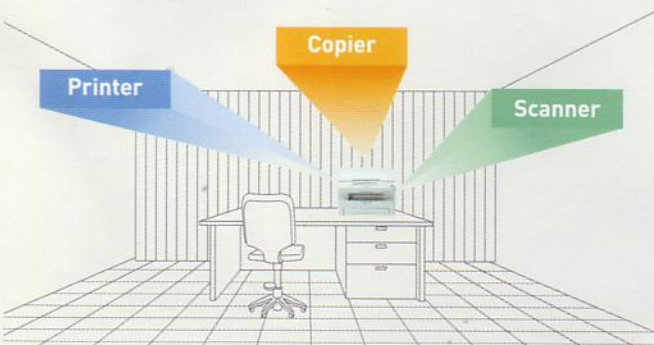

LASER

Printer

Copier

Scanner

32-MB recording capacity

Featuring 600 x 600-dpi laser printer

Colour scanning with both high quality and easy operation

High-speed, 18-ppm printing makes the difference

250-sheet tray ensure sufficient capacity

TELECOMMUNICATIONS

A New Machine That Various Business M

The compact flatbed design accurately meets your business needs.

Panasonic introduces a new, user-oriented office machine that accurately responds to your specific business needs and goals. It provides three essential business support functions – scanning, copying and printing – and lets you use them easily and efficiently.

Laser Printer

Beauty Plus
Convenience

Multi-Function

"3-in-1" multi-Function design dramatically improves business efficiency for every document-related task from copying to scanning and printing.

Quality Laser Printing

The laser printer function helps assure high quality reproduction at 600 dpi x 600 dpi resolution in every document and drawing you want to print or copy.

USB 2.0 High-Speed PC Interface

The KX-MB262 CX comes standard with a USB 2.0 High-speed interface for easy connection to a PC. The bundled "Multi-Function Station" launcher software allows easy setup and selection of multiple functions.